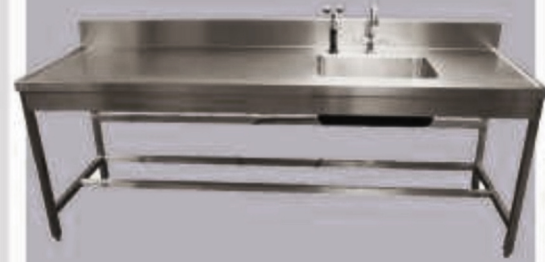

Model No.: WESPE10

Material: Stainless Steel 304

Bath size: 500*420*300mm
19.7*16.5*11.8in

Product size: 2300*700*880mm
90.6*27.6*34.6in

Packing size: 2350*750*550mm
92.5*29.5*21.7in

Volume: 0.97m³

Model No.: WESPE11

Material: Stainless Steel 304

Bath size: 600*420*300mm
23.6*16.5*11.8in

Product size: 2300*700*720/920mm
90.6*27.6*28.3/36.2in

Packing size: 2350*750*960mm
92.5*29.5*37.8in

Volume: 1.69m³

Table height adjustable: 720-920mm

Model No.: WESPE12

Material: Stainless Steel 304

Bath size: 700*500*300mm
27.6*19.7*11.8in

Product size: 2500*700*880mm
98.4*27.6*34.6in

Packing size: 2550*750*550mm
100.4*29.5*21.7in

Volume: 1.05m³